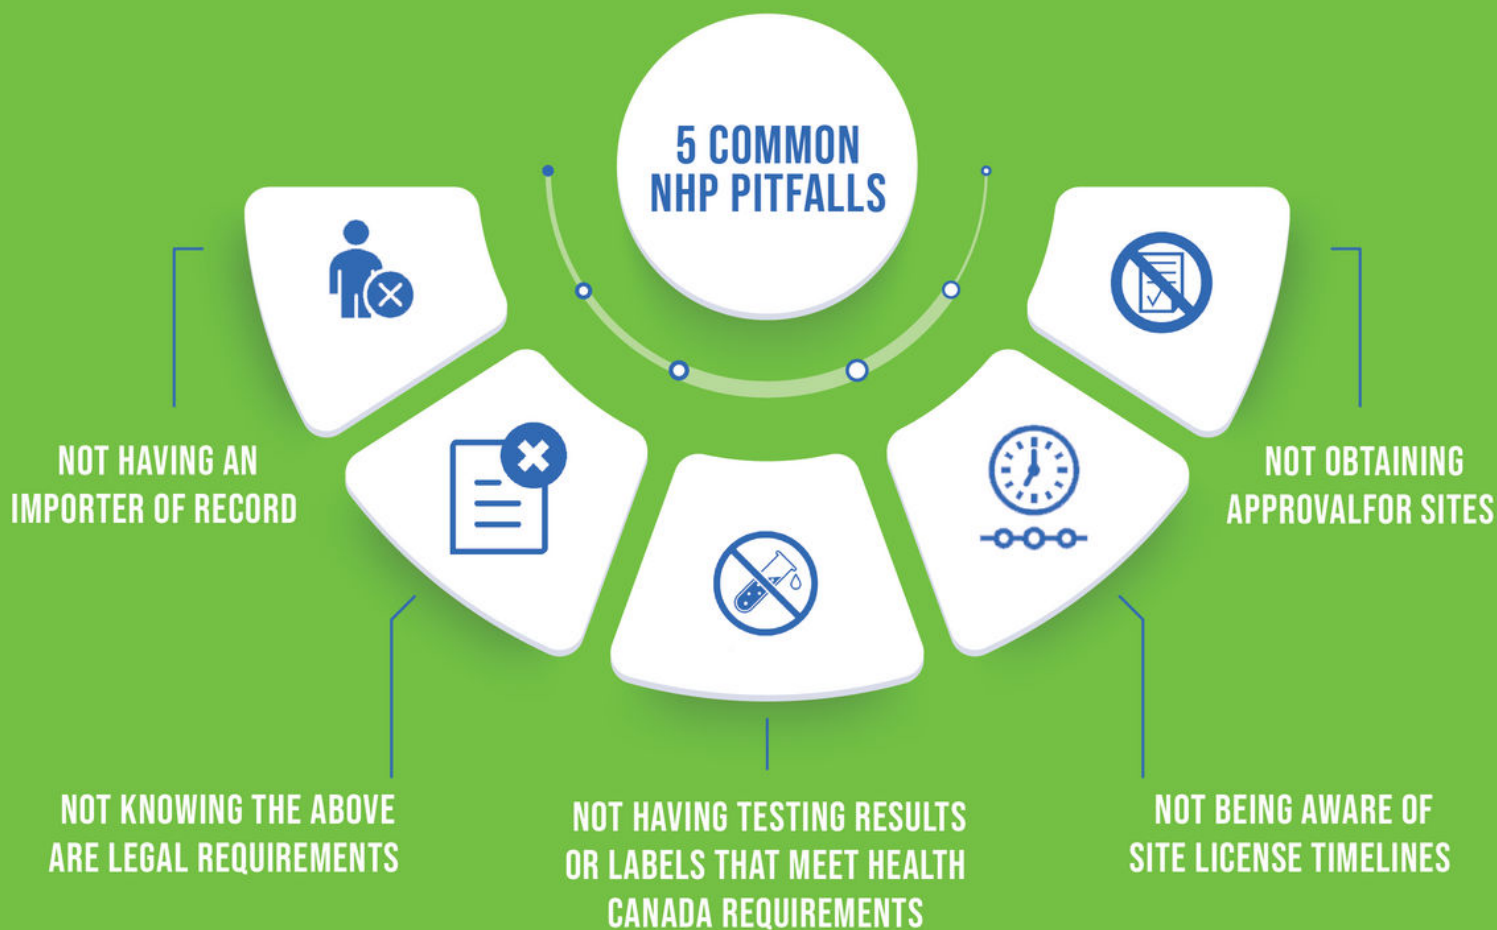

# HOW TO IMPROVE IMPORTING NATURAL HEALTH PRODUCTS

**1800-651-6280**  
**QUALITYSMARTSOLUTIONS.COM**